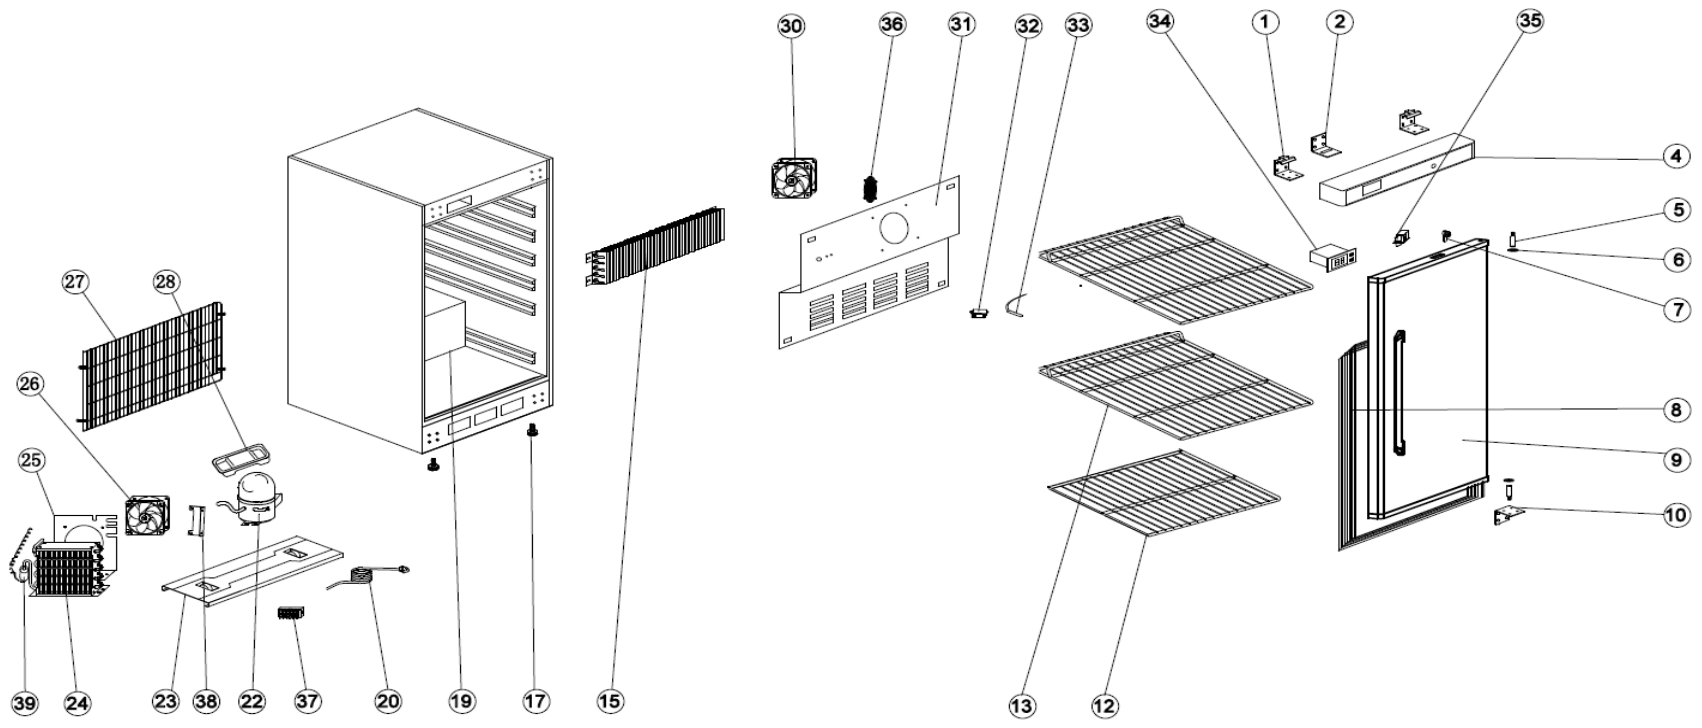

EXPLODED VIEW OF KCHUC23R

Model: KCHUC23R

PNC: 738323

REV: 12/12/2025

Spare Parts List

NO	DESCRIPTION	Serial #	QTY	COMPONENT PNC	Model Number	Model PNC
1	UP HINGE	ALL	2PCS	096275	KCHUC23R	738323
2	HOOK OF LOCK	ALL	1PC	0USDAU	KCHUC23R	738323
4	FRONT PANEL	ALL	1PC	0USDUS	KCHUC23R	738323
5	HINGE AXIS	ALL	2PCS	096257	KCHUC23R	738323
6	BUSHING	ALL	2PCS	096268	KCHUC23R	738323
7	LOCK (with key)	ALL	1PC	096258	KCHUC23R	738323
8	GASKET	ALL	1PC	096266	KCHUC23R	738323
9	DOOR	ALL	1PC	0USDYL	KCHUC23R	738323
10	DOWN HINGE	ALL	1PC	096276	KCHUC23R	738323
12	BOTTOM SHELF	ALL	1PC	096272	KCHUC23R	738323
13	SHELF	ALL	2PCS	096271	KCHUC23R	738323
15	EVAPORATOR	ALL	1PC	096283	KCHUC23R	738323
17	FEET	ALL	2PCS	096270	KCHUC23R	738323
19	BODY	ALL	1PC	N/A	KCHUC23R	738323
20	PLUG	ALL	1PC	0USH67	KCHUC23R	738323
22	COMPRESSOR	ALL	1PC	0USDMS	KCHUC23R	738323
22a	COMPRESSOR ELECTRICAL COMPONENT SET	ALL	1PC	0USE2H	KCHUC23R	738323
23	UNIT BOARD	ALL	1PC	096285	KCHUC23R	738323
23a	WHEEL	ALL	2PCS	0USDUW	KCHUC23R	738323
23b	WHEEL SPINDLE	ALL	2PCS	0USDSX	KCHUC23R	738323
24	CONDENSER	ALL	1PC	096277	KCHUC23R	738323
25	CONDENSER FAN SUPPORT	ALL	1PC	0USDUR	KCHUC23R	738323
26	CONDENSER FAN	ALL	1PC	0USF14	KCHUC23R	738323
27	UNITE ROOM GRILLS	ALL	1PC	0USDWG	KCHUC23R	738323
27a	LOCATION KNOB	ALL	2PCS	0USH46	KCHUC23R	738323
28	WATER BOX	ALL	1PC	0USDUY	KCHUC23R	738323
30	CIRCUIT FAN	ALL	1PC	0USF14	KCHUC23R	738323
31	CIRCUIT FAN SUPPORT	ALL	1PC	0USE0P	KCHUC23R	738323
32	SENSOR FIXED BOX	ALL	1PC	0USM11	KCHUC23R	738323
33	SENSOR JST	ALL	1PC	096248	KCHUC23R	738323
33a	SENSOR JST	ALL	1PC	096247	KCHUC23R	738323
34	THERMOSTAT	ALL	1PC	0USDET	KCHUC23R	738323
35	Door Switch	ALL	1PC	096253	KCHUC23R	738323
36	BASKET GUARD GRILLS	ALL	1PC	0USDYD	KCHUC23R	738323
37	CABLE CONNECTOR	ALL	1PC	0USF09	KCHUC23R	738323
38	FAN SUPPORT	ALL	1PC	096286	KCHUC23R	738323
39	FILTER DRIER	ALL	1PC	096259	KCHUC23R	738323
39a	CAPILLARY	ALL	1PC	0USX01	KCHUC23R	738323